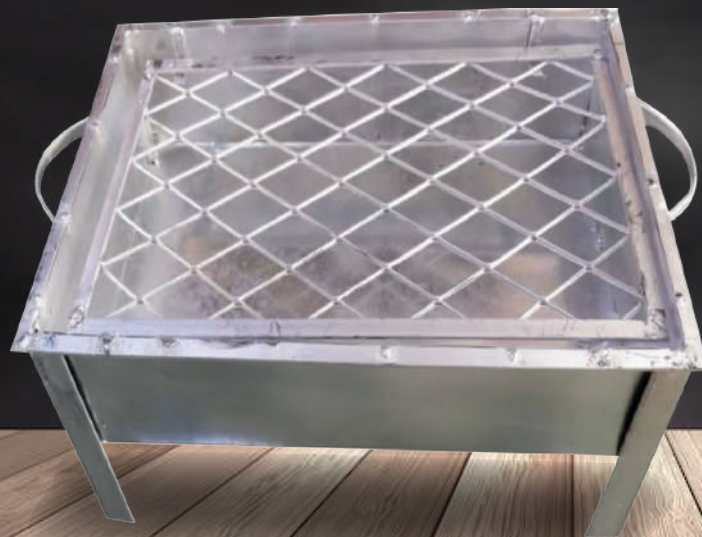

Barbeque Stand

Large premium quality Barbecue Smoker Charcoal Folding Portable Family Garden Outdoor Cooking Picnics Camping Backyard Party for People Outdoor. The charcoal barbecue grill with two foldable legs is foldable and lightweight. The small size and beautiful design are convenient for you to carry anywhere you want and space-saving suitable for outdoor barbecues, picnics, camping, cooking, and traveling.

As the weather begins to warm, so too does our urge to get out and enjoy the outdoors! Hosting BBQ's is arguably one of the best ways to spend our warm summer days. It doesn't get more Aussie than setting up a BBQ grill in your backyard and inviting friends and family over to enjoy.

But have you ever considered the benefits of owning a portable BBQ grill? Not only can you use it at home, you can uproot and take it with you anywhere. Hosting a BBQ hangout has never been easier.